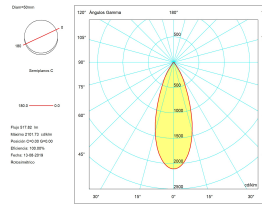

MacAdam steps: 3

Photobiological risk: RG0

UGR

UGR crosswise: 18.9

UGR lengthwise: 18.9

Lampholder	Quantity	Light source power (W)
LED	1	6.1W

UGR	
S=0.250	
Ceiling / cavity	0.7
Walls	0.5
Working Plane	0.2
Room dimensions	X=4H, Y=8H
UGR crosswise	18.9
UGR lengthwise	18.9