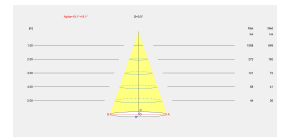

MacAdam steps: 3

Photobiological risk: RG0

UGR

UGR crosswise: 18.9

UGR lengthwise: 18.9

Lampholder	Quantity	Light source power (W)
LED	1	6.1W

UGR	
S=0.250	
Ceiling / cavity	0.7
Walls	0.5
Working Plane	0.2
Room dimensions	X=4H, Y=8H
UGR crosswise	18.9
UGR lengthwise	18.9