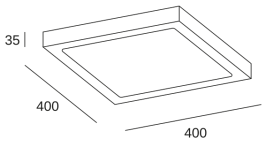

**Easy Square Surface
400mm**

TC-0414-BLA

LedsC4 Team

Ceiling fixture IP20 Easy Square Surface 400mm LED 26.4W LED neutral-white 4000K ON-OFF White 2958lm

TECHNICAL FEATURES

Luminaire total power : 29.3W

Real lumens : 2958

Real lm/W : 101

Correlated Colour Temperature (CCT) : LED neutral-white 4000K

Lens / reflector angle : HORIZONTAL 114°

Structure material : Aluminium

Structure finish : White

Diffuser material : Acrylic

Diffuser finish : Opal