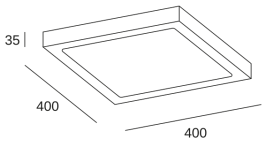

**Easy Square Surface  
400mm**

**TC-0413-BLA**

LedsC4 Team

Ceiling fixture IP20 Easy Square Surface 400mm LED 26.4W LED warm-white 3000K ON-OFF White 2207lm

**TECHNICAL FEATURES**

Luminaire total power : 29.3W

Real lumens : 2207

Nominal lumens : 3240

Real lm/W : 75

Correlated Colour Temperature (CCT) : LED warm-white 3000K

Lens / reflector angle : HORIZONTAL 113°

Structure material : Aluminium

Structure finish : White