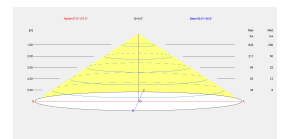

LOGISTICS

Net weight (kg): 1.34

Packaged weight (kg): 1.7

Packaging: 410mm x 410mm x 45mm