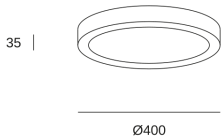

**Easy Round Surface
Ø400mm**

TC-0411-BLA

LedsC4 Team

Ceiling fixture IP23 Easy Round Surface Ø400mm LED 26.4W LED warm-white 3000K ON-OFF White 2458lm

TECHNICAL FEATURES

Luminaire total power : 29.3W

Voltage / frequency : 100-240V/50-60Hz

Lens / reflector angle : HORIZONTAL 114°

Structure material : Aluminium

Structure finish : White

Diffuser material : Acrylic

Diffuser finish : Opal

LUMINOTECHNIC FEATURES

CRI: 80

MacAdam steps: 3

Photobiological risk: RG1

Lampholder	Quantity	Light source power (W)
LED	1	26.4W

LOGISTICS

Net weight (kg): 1.34

Packaged weight (kg): 1.7

Packaging: 410mm x 410mm x 45mm