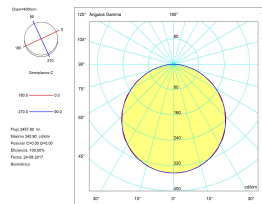

LOGISTICS

Net weight (kg): 1.34

Packaged weight (kg): 1.7

Packaging: 410mm x 410mm x 45mm