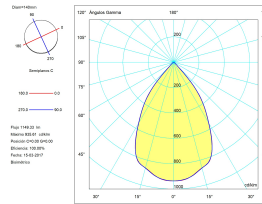

Luminance C90°G65°: 1926

CRI: 80

MacAdam steps: 3

Photobiological risk: RG1

UGR

UGR crosswise: 18.0

UGR lengthwise: 18.0

UGR	
S=0.250	
Ceiling / cavity	0.7
Walls	0.5
Working Plane	0.2
Room dimensions	X=4H, Y=8H
UGR crosswise	18.0
UGR lengthwise	18.0