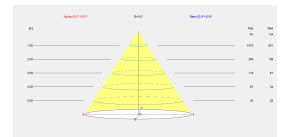

Luminance C90°G65°: 1926

CRI: 80

MacAdam steps: 3

Photobiological risk: RG1

UGR

UGR crosswise: 18.0

UGR lengthwise: 18.0

UGR	
S=0.250	
Ceiling / cavity	0.7
Walls	0.5
Working Plane	0.2
Room dimensions	X=4H, Y=8H
UGR crosswise	18.0
UGR lengthwise	18.0