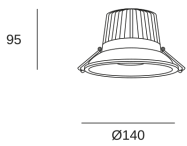

**Dorit Ø140mm**

**TC-0349-BLA**

Downlight IP44 Dorit Ø140mm LED 15.7 LED warm-white 3000K ON-OFF White 1530.00

**TECHNICAL FEATURES**

Luminaire total power : 15.7W

Real lumens : 1149

Nominal lumens : 1530

Real lm/W : 73

Correlated Colour Temperature (CCT) : LED warm-white 3000K

Lens / reflector angle : FLOOD 66°

UGR : <=19

Structure material : Aluminium

Structure finish : White

Diffuser material : Glass

Diffuser finish : Transparent

Lampholder	Quantity	Light source power (W)
LED	1	14W

**LOGISTICS**

Net weight (kg): 0.53

Packaged weight (kg): 0.66

Packaging: 155mm x 155mm x 115mm

Ø140

95

*B* Ø120  0-12mm