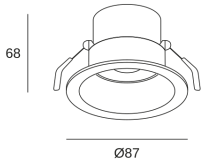

Mode

TC-0074-BLA

Downlight IP23 Mode LED 5.4 LED warm-white 3000K ON-OFF White 605

TECHNICAL FEATURES

Luminaire total power : 5.4W

Real lumens : 436

Nominal lumens : 605

Real lm/W : 81

Correlated Colour Temperature (CCT) : LED warm-white 3000K

Lens / reflector angle : MEDIUM 31°

UGR : <=16

Structure material : Polycarbonate

Structure finish : White

Diffuser material : Methacrylate

Diffuser finish : Sandblasted

UGR lengthwise: 11.0

UGR	
S=0.250	
Ceiling / cavity	0.7
Walls	0.5
Working Plane	0.2
Room dimensions	X=4H, Y=8H
UGR crosswise	11.0
UGR lengthwise	11.0

Lampholder	Quantity	Light source power (W)
LED	1	5.4W