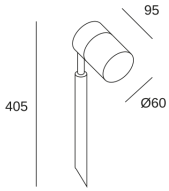

**PIXA**

**PX-0533-NEG**

Spotlight IP44 PIXA GU10 8 Black

**TECHNICAL FEATURES**

Luminaire total power : 8W

Structure material : Stainless steel AISI202

Structure finish : Black

Diffuser material : Glass

Diffuser finish : Transparent

Max. size of light bulb : 60/50 mm

Recommended light bulb : GU10

Voltage / frequency : 100-240V/50-60Hz

Warranty : 3 Years

Resistant to marine environments : Yes

Easily recyclable luminaire

**LUMINOTECHNIC FEATURES**

Lampholder	Quantity	Light source power (W)
GU10	1	Max. power 8W

**LOGISTICS**

Net weight (kg): 0.35

Packaged weight (kg): 0.61

Packaging: 95mm x 95mm x 420mm