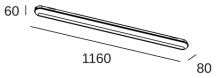

Pop 1160mm

PX-0307-GRI

Ceiling fixture IP65 Pop 1160mm LED 33.2W LED neutral-white 4000K ON-OFF Grey 3396lm

TECHNICAL FEATURES

IP65 IK09

Luminaire total power : 35.4W

Real lumens : 3396

Nominal lumens : 4879

Real lm/W : 96

Correlated Colour Temperature (CCT) : LED neutral-white 4000K

Lens / reflector angle : HORIZONTAL 114°

Structure material : ABS

Structure finish : Grey

Diffuser material : Polycarbonate

Diffuser finish : Transparent