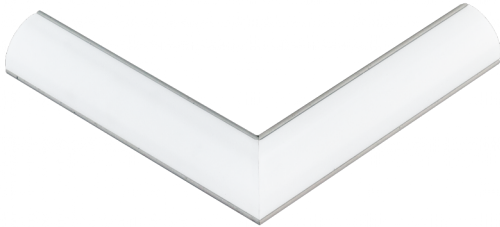

# 98944 CORNER PROFILE 1

## General Information

Material number	98944
Type	accessory
Product segment	Indoor
Theme	sonstige / nicht zuordenbar

## Material & Colour

Enclosure Material	aluminium
Enclosure Colour	aluminium