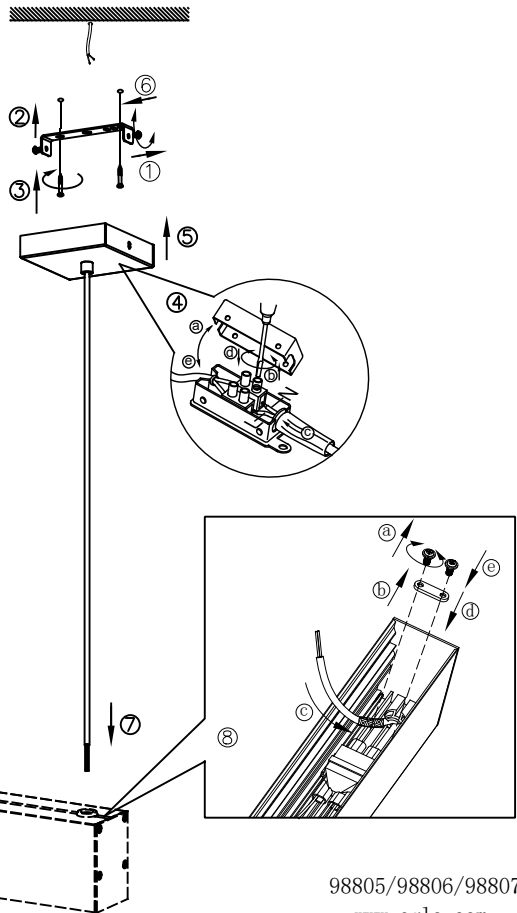

Whole Track System

I Canopy Units

98805/98806/98807

Suspending Units

98804

II Track Units

98821/98822/98823

98801/98802/98803

III Light Units

98808

98809

98814/98815/98816

98817/98818/98819.....

98811/98812/98813

IV Track Cover

98824/98825/98826

98827/98828/98829

Max 30 tracks

I Canopy Units

98805/98806/98807
www.eglo.com

I Suspending Units

98804
www.eglo.com

II Track Units

98821/98822/98823
www.eglo.com