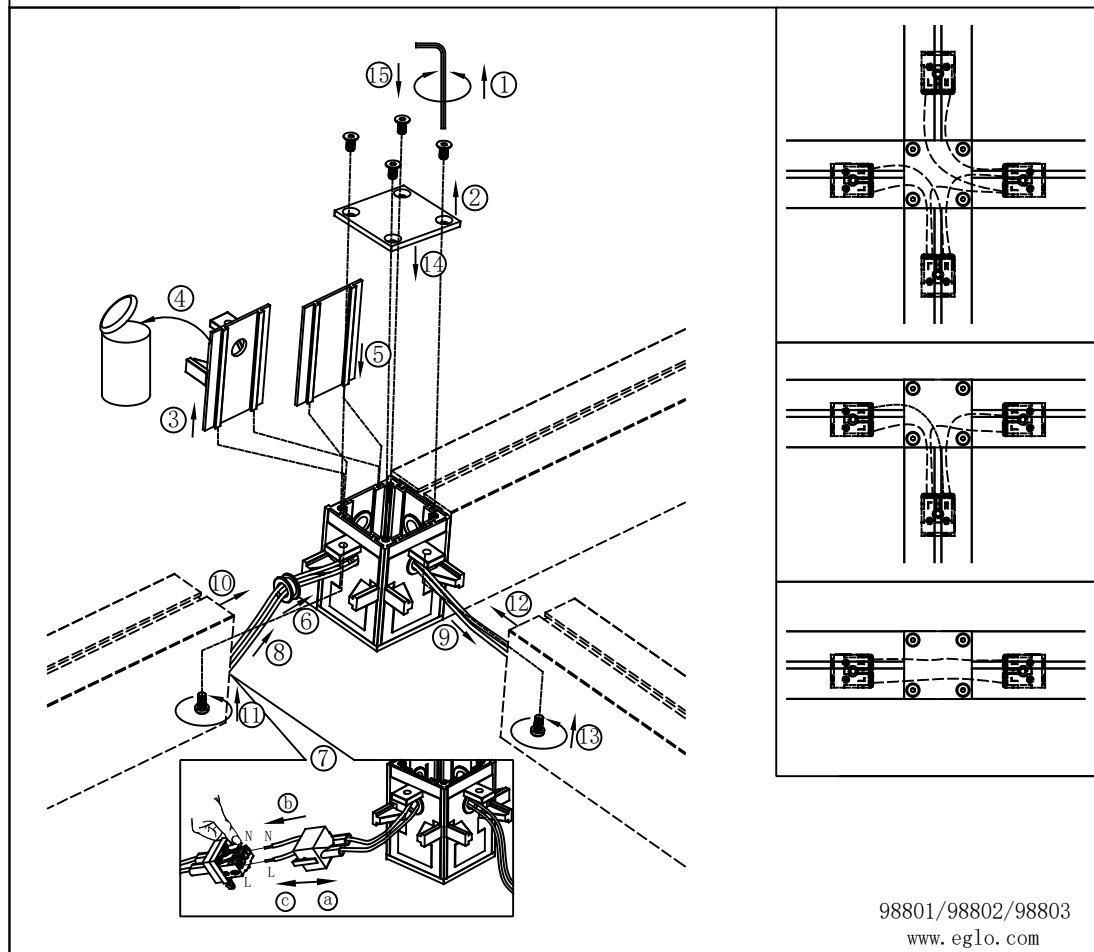

III Light Units

98808

98809

98814/98815/98816

98817/98818/98819.....

98811/98812/98813

IV Track Cover

98824/98825/98826

98827/98828/98829

Max 30 tracks

I Canopy Units

98805/98806/98807
www.eglo.com

I Suspending Units

98804
www.eglo.com

II Track Units

98821/98822/98823
www.eglo.com

II Track Units

98801/98802/98803
www.eglo.com

III Light Units

98808
www.eglo.com

III Light Units

98809
www.eglo.com

III Light Units

98811/98812/98813
www.eglo.com