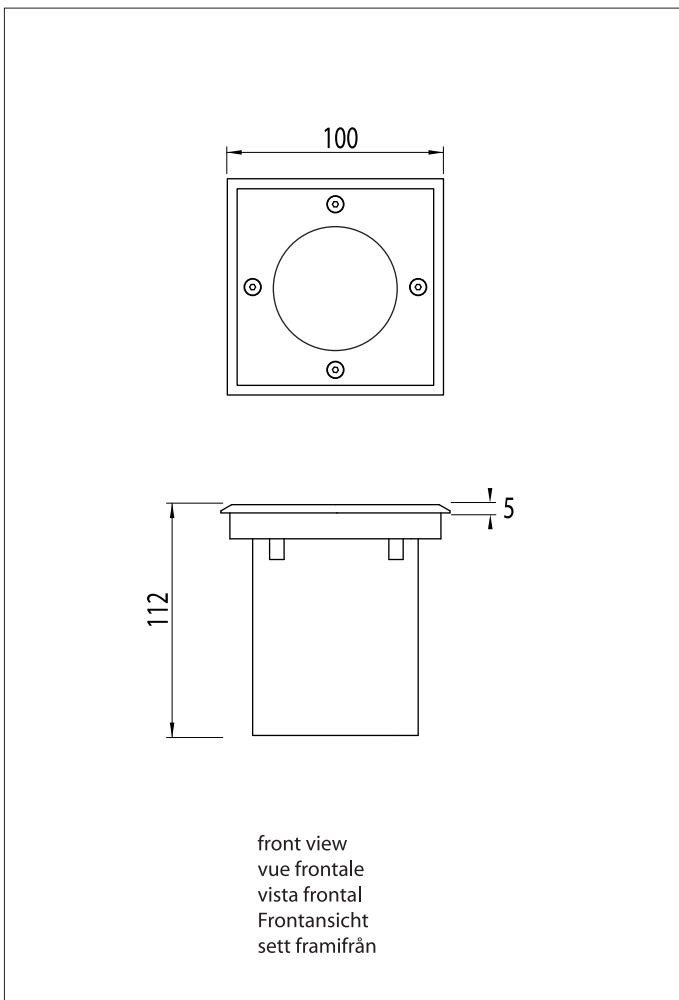

# 7393 Gramos Square

1 x 35w max GU10		excl.
---------------------	--	-------

Zones	Not Applicable
-------	----------------

Astro Lighting Ltd.  
G2 River Way, Harlow  
CM20 2DP, Great Britain

T: +44 (0) 1279 427001  
F: +44 (0) 1279 427002  
sales@astrolighting.co.uk  
www.astrolighting.co.uk