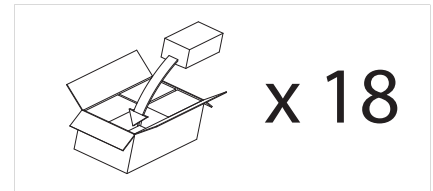

# 7393 Gramos Square

1 x 35w max GU10		excl.
---------------------	--	-------

Zones	Not Applicable
-------	----------------

Astro Lighting Ltd.  
G2 River Way, Harlow  
CM20 2DP, Great Britain

T: +44 (0) 1279 427001  
F: +44 (0) 1279 427002  
sales@astrolighting.co.uk  
www.astrolighting.co.uk