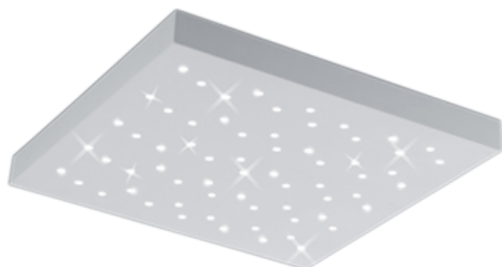

Ceiling lamp

TITUS – 676615031

incl. 1x SMD LED, 22W · 1x 2100lm, 3000 - 6000K

- **Remote control**
- **Integrated dimmer**
- **Light color infinitely variable**
- **Ceiling mounting**
- **Not suitable for external dimmer**
- **IP20**

Material construction

Metal · White mat

Product dimensions

Width: 50cm
Height: 4cm
Depth: 50cm
Weight: 3,655kg

Technical data

Light source: SMD – LED (integrated)
Watt: 22W
Lumen: 1x 2100lm
Kelvin: 3000 - 6000K
Color rendering (CRI): > 80 CRI
Lifetime: 30000H
Switching cycles: 15000x ON/OFF