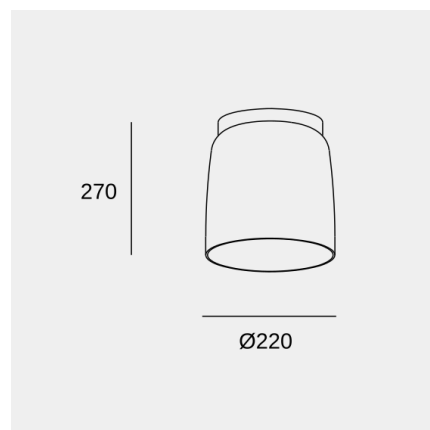

Levels 1 Body Ø220mm

Nahtrang Design

Ceiling fixture Levels 1 Body Ø220mm LED 28 SW 2700-3000-4000K CASAMBI Black 1850lm

Technical features

Luminaire total power: 28W

Real lumens: 1850 (3000K)

Real lm/W: 66

Photobiological risk: RG1

Lampholder	Quantity	Light source power (W)
LED	1	24.4W

Image may not match reference. LedsC4 reserves the right to amend any of the product's components. The data related to flux, power and colour temperature may be subject to changes made by the manufacturer.

Levels 1 Body Ø220mm

Nahtrang Design

Ceiling fixture Levels 1 Body Ø220mm LED 28 SW 2700-3000-4000K CASAMBI Black 1850lm

Bluetooth range

The Bluetooth range largely depends on the obstacles and architectural features of a space, such as walls and building materials

Logistics

Net weight (kg): 2.63

Packaged weight (kg): 3.39

Packaging: 325mm x 330mm x 455mm

Image may not match reference. LedsC4 reserves the right to amend any of the product's components. The data related to flux, power and colour temperature may be subject to changes made by the manufacturer.