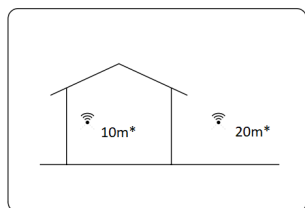

Levels 1 Body Ø220mm

Nahtrang Design

Ceiling fixture Levels 1 Body Ø220mm LED 28 SW 2700-3000-4000K CASAMBI Black 1850lm

Bluetooth range

The Bluetooth range largely depends on the obstacles and architectural features of a space, such as walls and building materials

Logistics

Net weight (kg): 2.63

Packaged weight (kg): 3.39

Packaging: 325mm x 330mm x 455mm

Image may not match reference. LedsC4 reserves the right to amend any of the product's components. The data related to flux, power and colour temperature may be subject to changes made by the manufacturer.