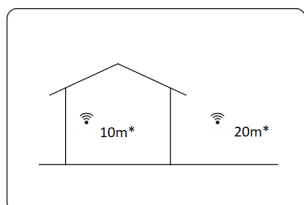

Caprice ø240mm Casambi

Ceiling fixture Caprice ø240mm Casambi LED 12.9W 2700K White 896lm

Bluetooth range

The Bluetooth range largely depends on the obstacles and architectural features of a space, such as walls and building materials

Logistics

Net weight (kg): 0.81

Packaged weight (kg): 1.25

Packaging: 280mm x 75mm x 275mm

Image may not match reference. LedsC4 reserves the right to amend any of the product's components. The data related to flux, power and colour temperature may be subject to changes made by the manufacturer.